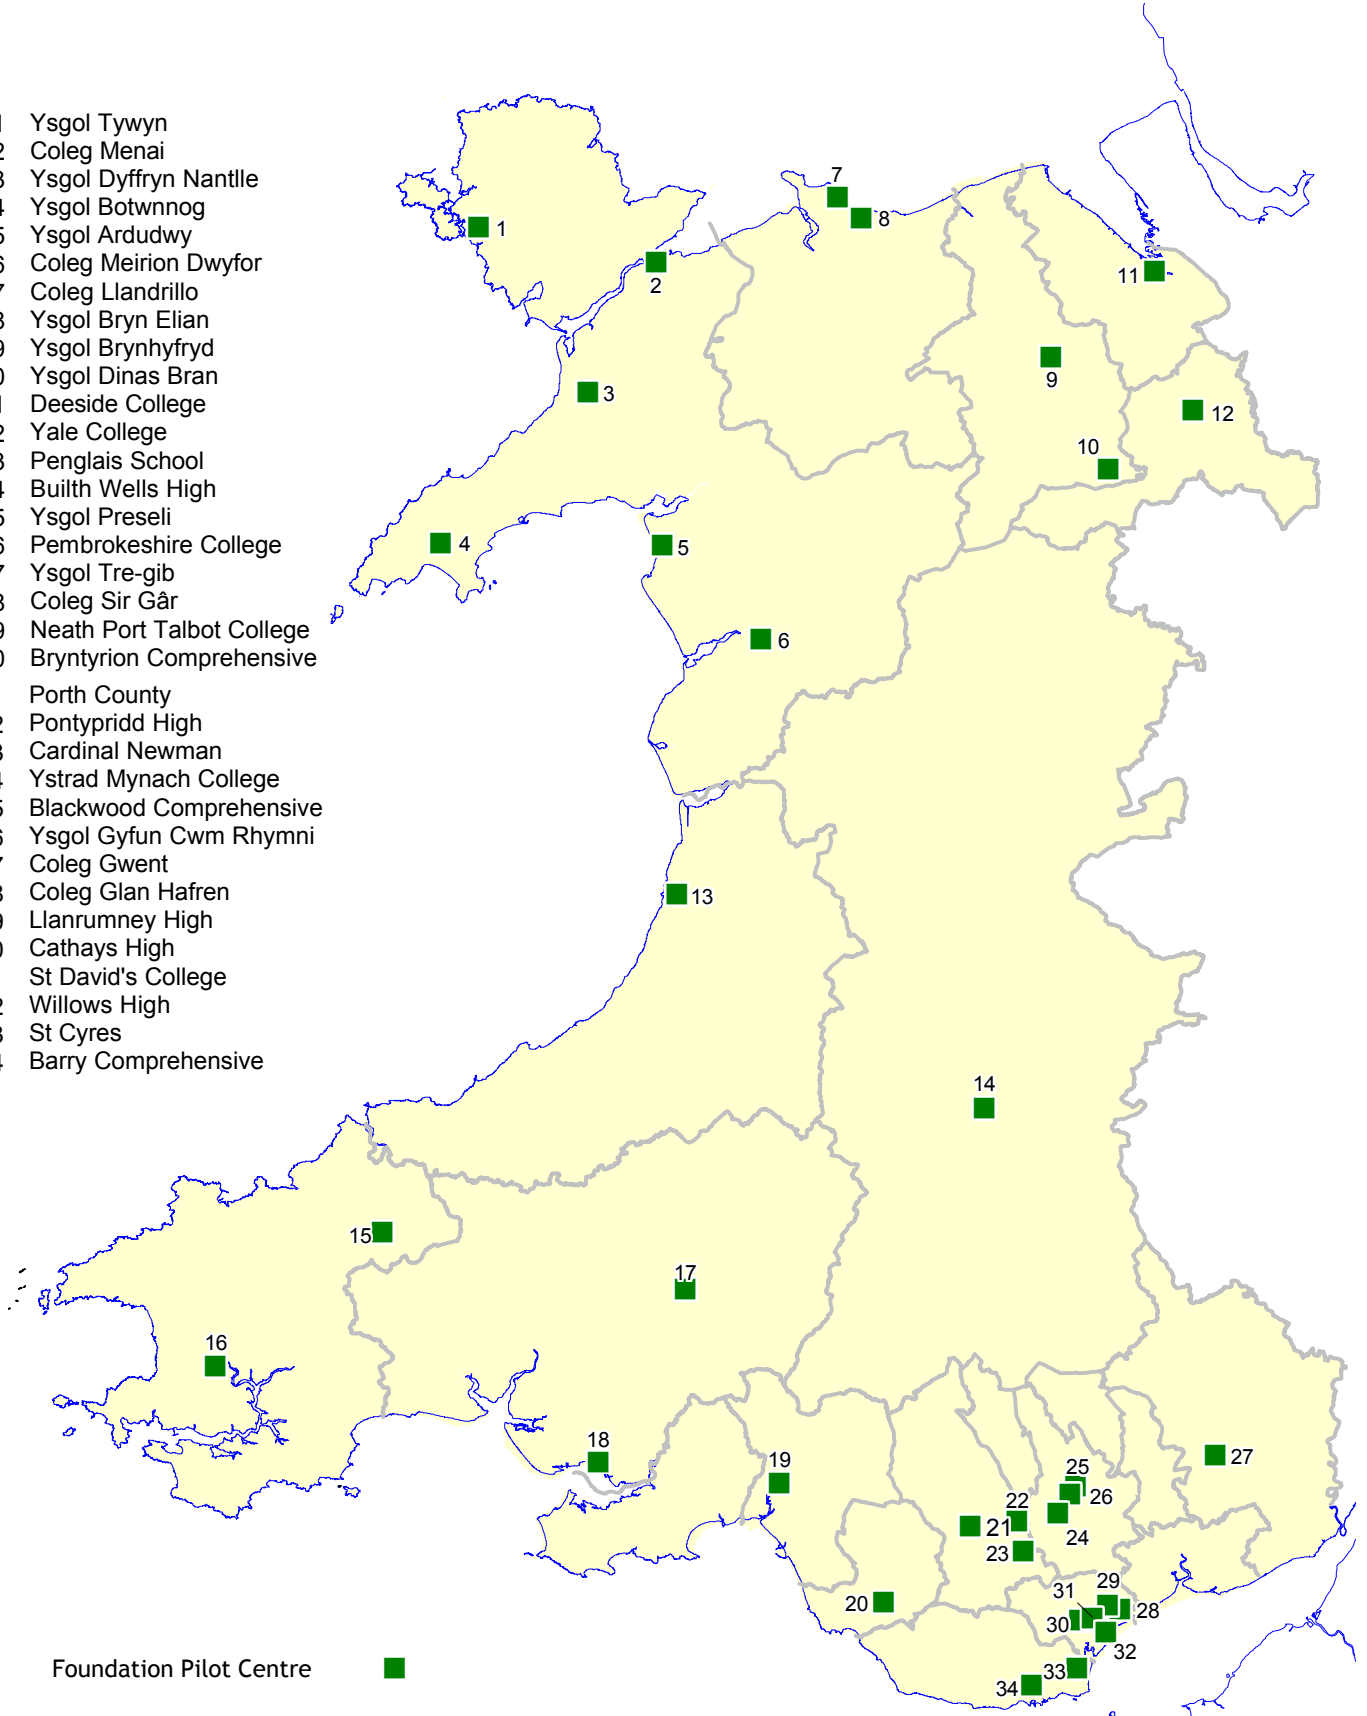

# Map 3 - Welsh Baccalaureate Qualification - Foundation 14-19 and Intermediate Key Stage 4 Pilot Centres

- 1 Ysgol Tywyn
- 2 Coleg Menai
- 3 Ysgol Dyffryn Nantlle
- 4 Ysgol Botwnnog
- 5 Ysgol Arduwy
- 6 Coleg Meirion Dwyfor
- 7 Coleg Llandrillo
- 8 Ysgol Bryn Eilian
- 9 Ysgol Brynhyfryd
- 10 Ysgol Dinas Bran
- 11 Deeside College
- 12 Yale College
- 13 Penglais School
- 14 Builth Wells High
- 15 Ysgol Preseli
- 16 Pembrokeshire College
- 17 Ysgol Tre-gib
- 18 Coleg Sir Gâr
- 19 Neath Port Talbot College
- 20 Bryntrion Comprehensive
- 21 Porth County
- 22 Pontypridd High
- 23 Cardinal Newman
- 24 Ystrad Mynach College
- 25 Blackwood Comprehensive
- 26 Ysgol Gyfun Cwm Rhywni
- 27 Coleg Gwent
- 28 Coleg Glan Hafren
- 29 Llanrumney High
- 30 Cathays High
- 31 St David's College
- 32 Willows High
- 33 St Cyres
- 34 Barry Comprehensive