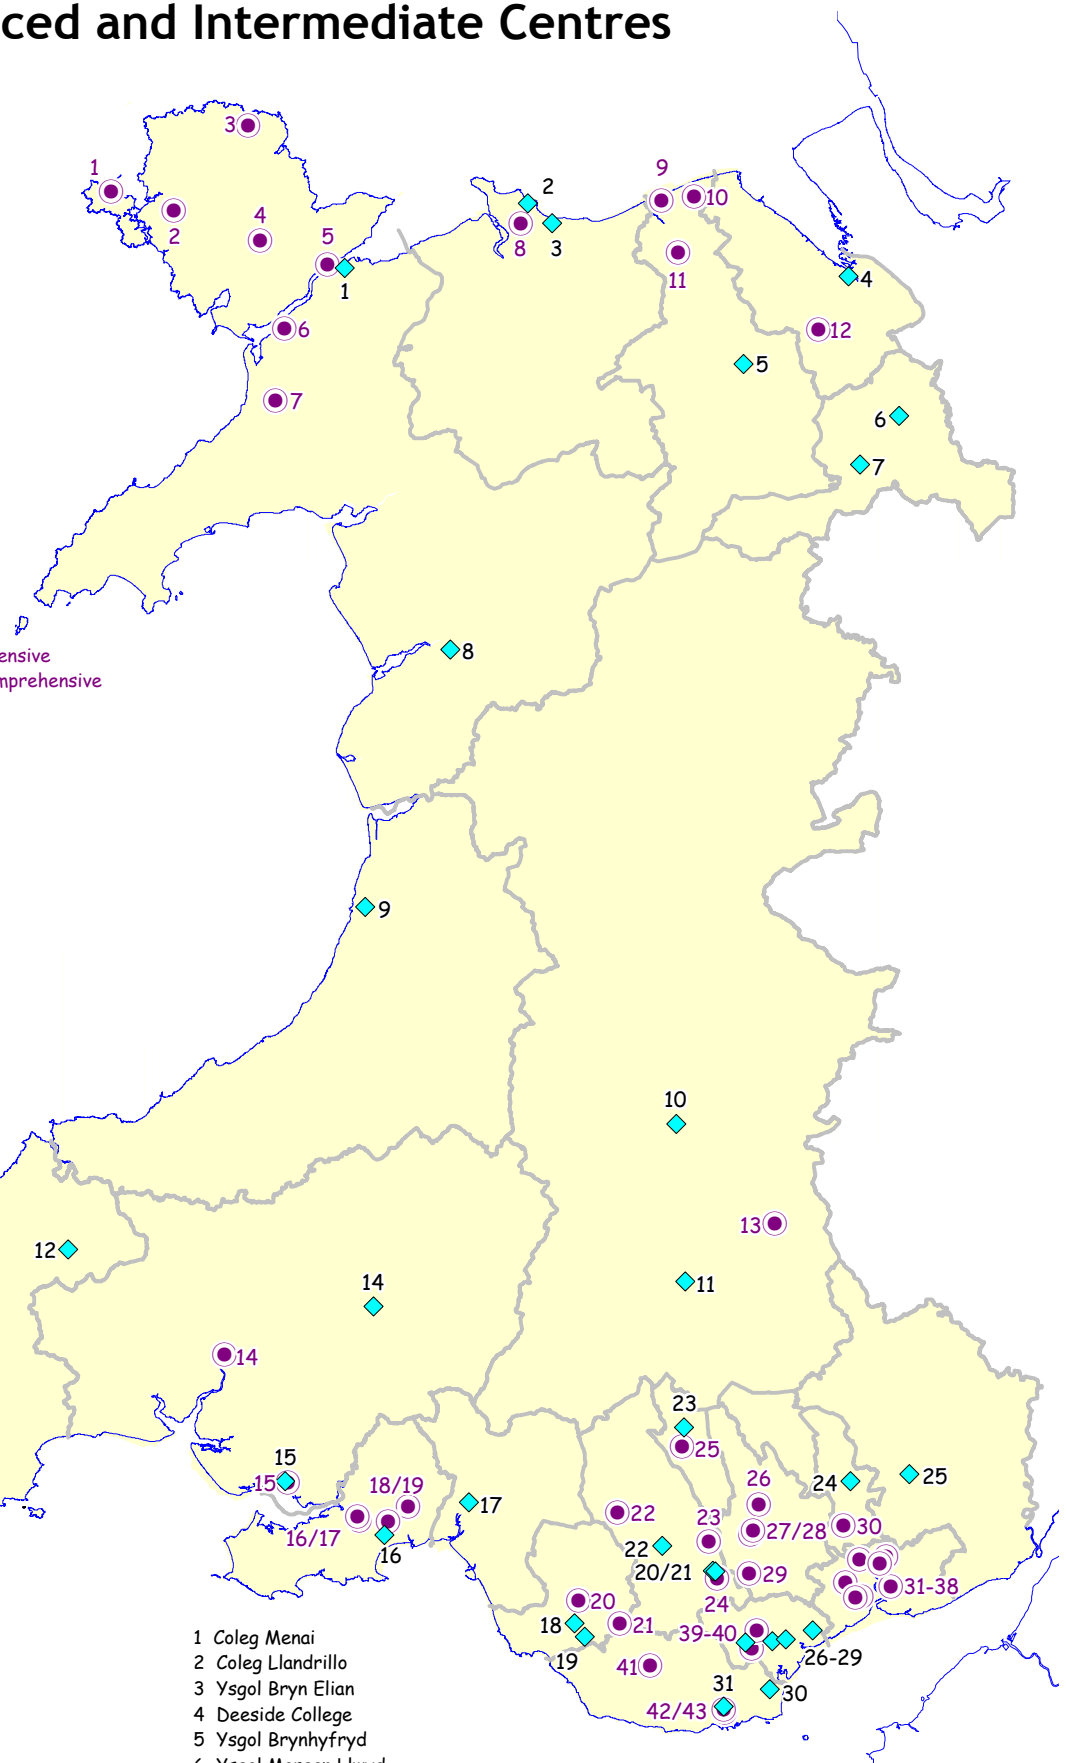

- 16 Ysgol Gyfun Gwyr
- 17 Gowerton School
- 18 Sporttrain
- 19 Bishop Vaughan Catholic Comprehensive
- 20 Archbishop McGrath Catholic Comprehensive
- 21 Ysgol Pencoed
- 22 Treorchy Comprehensive
- 23 Pontypridd High
- 24 Hawthorn High
- 25 Merthyr Tydfil College
- 26 Lewis School
- 27 Lewis Girls' School
- 28 Ystrad Mynach College
- 29 St Cenydd Comprehensive
- 30 Fairwater High
- 31 Caerleon Comprehensive
- 32 Bettws Comprehensive
- 33 Hartridge Comprehensive
- 34 Lliswerry Comprehensive
- 35 St Josephs Comprehensive
- 36 Duffryn Comprehensive

- 37 St Julians Comprehensive
- 38 Bassaleg Comprehensive
- 39 Whitchurch High
- 40 Cantonian High
- 41 Cowbridge High
- 42 Ysgol Gyfun Bro Morgannwg
- 43 Barry College

- 1 Coleg Menai
- 2 Coleg Llandrillo
- 3 Ysgol Bryn Elian
- 4 Deeside College
- 5 Ysgol Brynhyfryd
- 6 Ysgol Morgan Llwyd
- 7 Ysgol Rhiwabon
- 8 Coleg Meirion Dwyfor
- 9 Penglais School
- 10 Builth Wells High
- 11 Coleg Powys
- 12 Ysgol Preseli
- 13 Pembrokeshire College
- 14 Ysgol Tre-gib

- 15 Coleg Sir Gâr
- 16 Swansea College
- 17 Neath Port Talbot College
- 18 Bryntririon Comprehensive
- 19 Bridgend College
- 20 Cardinal Newman
- 21 Coleg Morgannwg
- 22 Porth County

- 23 Pen y Dre High
- 24 St Alban's R.C.
- 25 Coleg Gwent
- 26 Coleg Glan Hafren
- 27 St David's College
- 28 Cathays High
- 30 St Cyres
- 31 Barry Comprehensive

Post 16 Pilot and Roll-Out Centre ◆

Post 16 Roll-out Centre ●

Source: DECWL